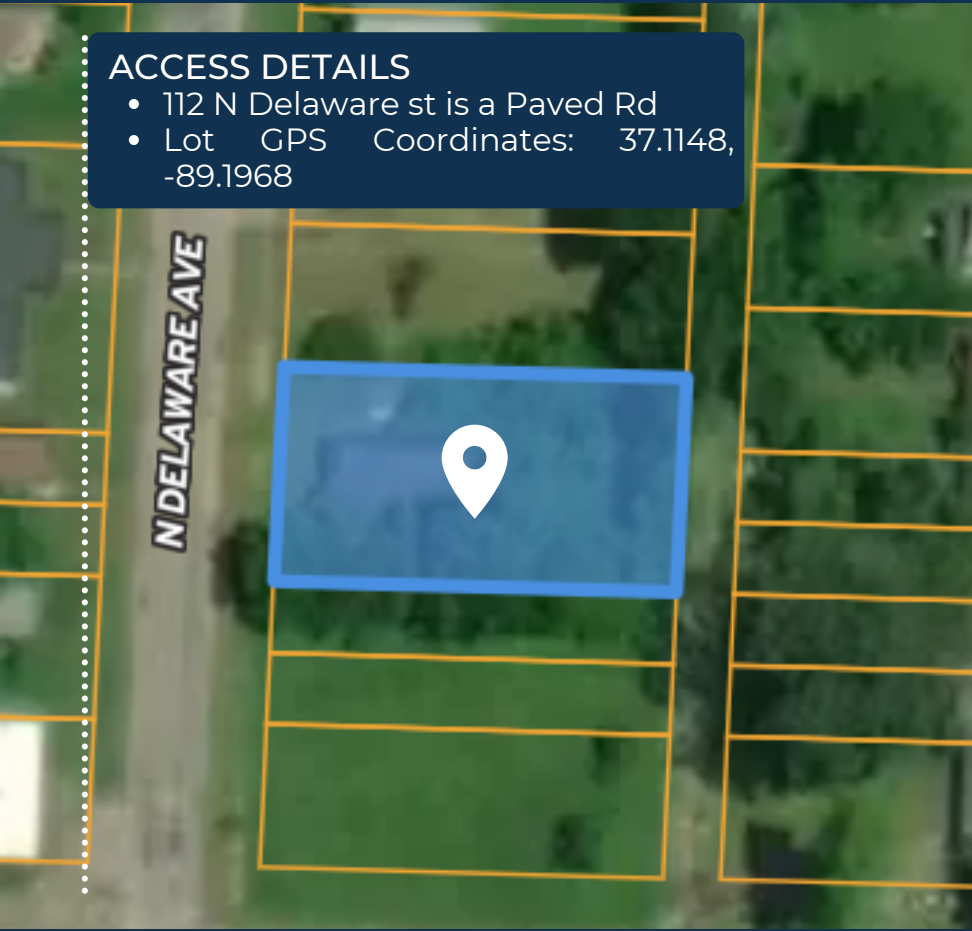

ACCESS DETAILS

- 112 N Delaware st is a Paved Rd
- Lot GPS Coordinates: 37.1148, -89.1968

Buy this lot today
for **\$22,700**

@ 112 N DELAWARE ST,
MOUNDS, IL
0.238 ACRES

JUST
listed

ZONING DETAILS

- Zoning: No zoning
- Terrain type: Flat
- Camping: Not allowed
- RV's: Not allowed
- Mobile homes: Not Allowed

POPULAR ATTRACTIONS

- Magnolia Manor -13 min (8.2 miles)
- Cairo Custom House Museum -13 min (8.7 miles)
- Fort Defiance State Park -17 min (10.7 miles)
- Mississippi-Ohio River Confluence -18 min (11.0 miles)
- Cypress Creek National Wildlife Refuge -19 min (16.9 miles)

PROPERTY DETAILS

County: Pulaski County
State: Illinois
Parcel Size: 0.238 acres
City: Mounds
Zip Code: 62964
Electricity: At the Street
Water: Public / County connections
Septic: None