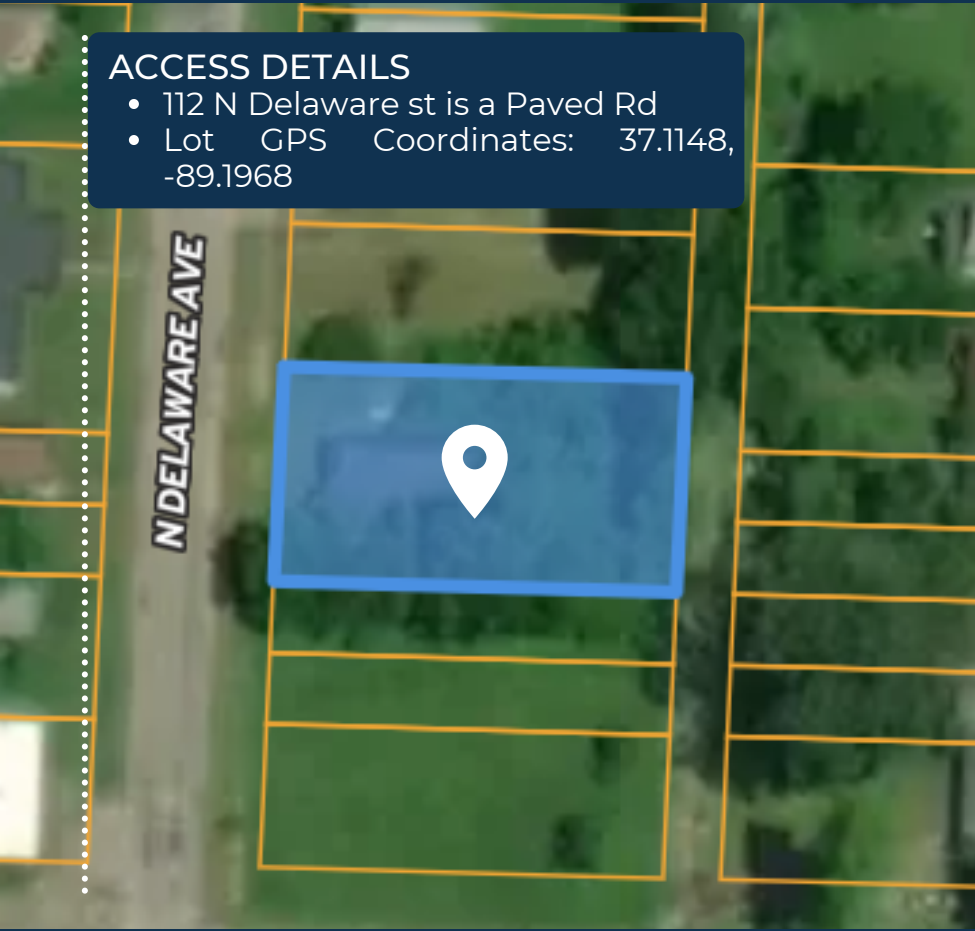

### ACCESS DETAILS

- 112 N Delaware st is a Paved Rd
- Lot GPS Coordinates: 37.1148, -89.1968

*Buy this lot today*  
for **\$21,800**

@ 112 N DELAWARE ST,  
MOUNDS, IL  
0.238 ACRES

**JUST**  
*listed*

### ZONING DETAILS

- Zoning: No zoning
- Terrain type: Flat
- Camping: Not allowed
- RV's: Not allowed
- Mobile homes: Not Allowed

### POPULAR ATTRACTIONS

- Magnolia Manor -13 min (8.2 miles)
- Cairo Custom House Museum -13 min (8.7 miles)
- Fort Defiance State Park -17 min (10.7 miles)
- Mississippi-Ohio River Confluence -18 min (11.0 miles)
- Cypress Creek National Wildlife Refuge -19 min (16.9 miles)

### PROPERTY DETAILS

County: Pulaski County  
State: Illinois  
Parcel Size: 0.238 acres  
City: Mounds  
Zip Code: 62964  
Electricity: At the Street  
Water: Public / County connections  
Septic: None