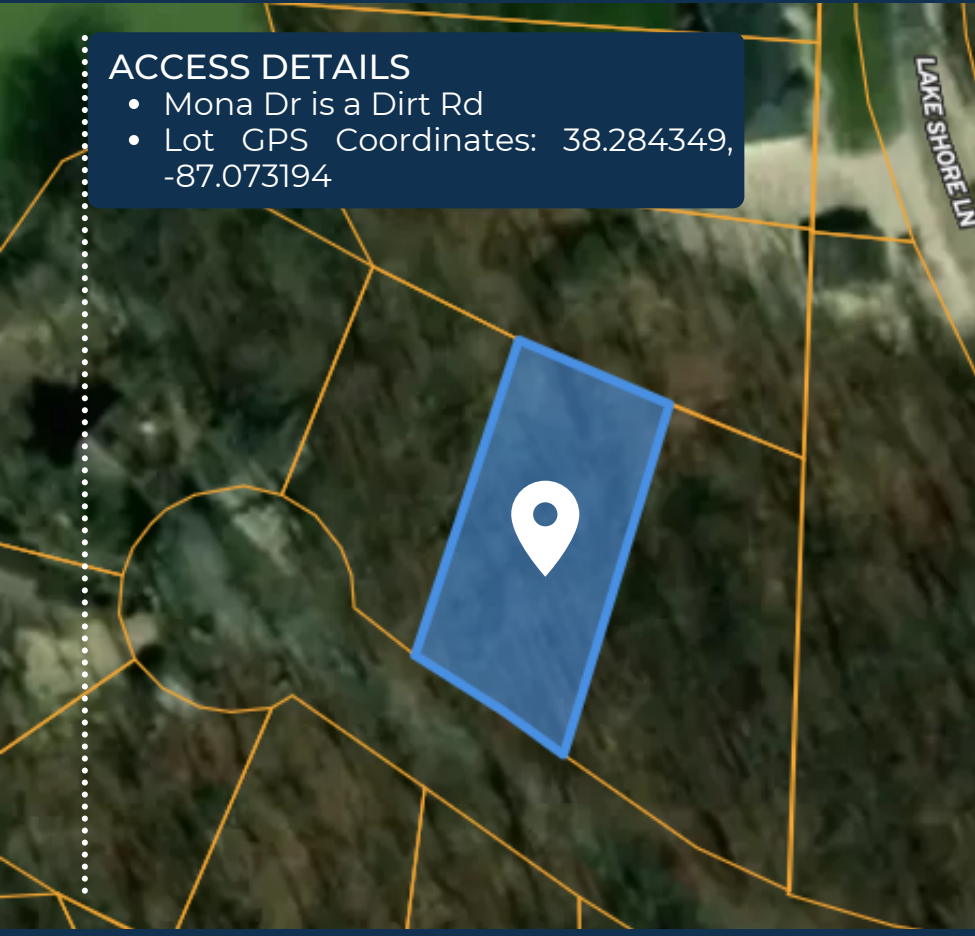

### ACCESS DETAILS

- Mona Dr is a Dirt Rd
- Lot GPS Coordinates: 38.284349, -87.073194

### ZONING DETAILS

- Zoning: Residential
- Terrain type: Flat
- Camping: Not allowed
- RV's: Not allowed
- Mobile homes: Not allowed

### POPULAR ATTRACTIONS

- Lincoln Boyhood National Memorial -22 min (16.8 miles)
- Lincoln State Park -22 min (16.8 miles)
- Jasper Parklands -25 min (15.3 miles)
- Santa Claus Museum & Village -25 min (19.4 miles)
- Schaeffer Barn -26 min (15.2 miles)
- Dubois County Museum Inc -27 min (16.5 miles)
- Holiday World & Splashin' Safari -27 min (19.2 miles)

38.2846, -87.0732

38.2845, -87.073

38.2841, -87.0732

38.2842, -87.0734

Elevation: 521.7 feet